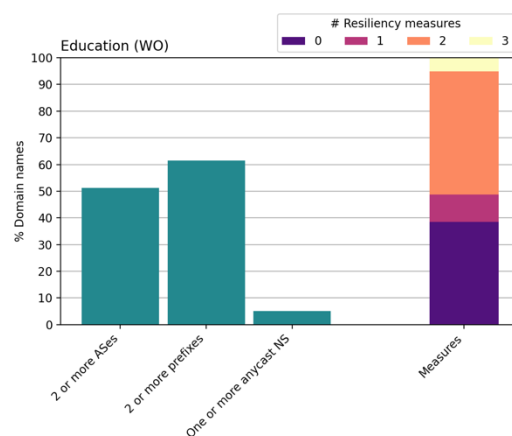

*Measures taken to boost the resilience of domain names:
universities, IPv4 and IPv6.*