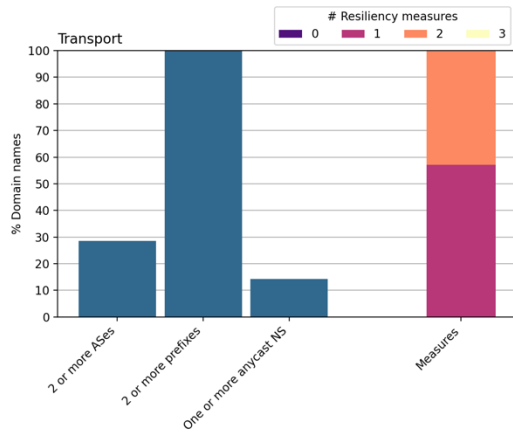

This appendix to the blog entitled 'Can the Netherlands' digital infrastructure withstand a knock?' contains additional statistics to supplement the graphs presented the blog. The additional data relates to the resilience and dependency of several sectors: banking, education, central government and transport. Also presented in the appendix are statistics for the Netherlands' 500 largest companies, as listed by *EW magazine*. For each group, separate data is provided regarding IPv4 resilience and IPv6 resilience.

Banking

Source: <https://thebanks.eu/articles/major-banks-in-the-Netherlands>

*Measures taken to boost the resilience of domain names:
banking, IPv4 and IPv6.*

Transport

Source: manually extracted data from eindhovenairport.nl, portofrotterdam.com, klm.com, ns.nl, prorail.nl.

*Measures taken to boost the resilience of domain names:
transport, IPv4 and IPv6.*

Education

Source: <https://onderwijsdata.duo.nl/datasets/overzicht-erkenningen-ho>

Manually compiled list of university domain names.