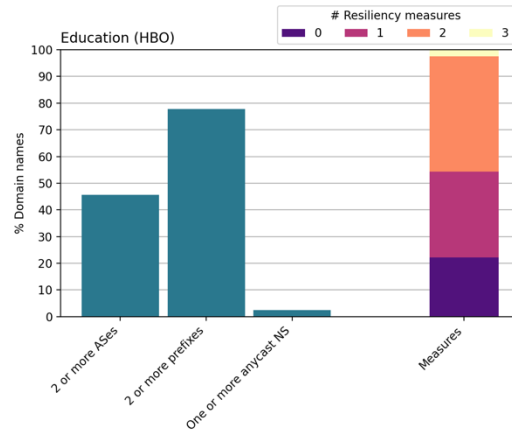

*Measures taken to boost the resilience of domain names:
transport, IPv4 and IPv6.*

Education

Source: <https://onderwijsdata.duo.nl/datasets/overzicht-erkenningen-ho>

Manually compiled list of university domain names.

*Measures taken to boost the resilience of domain names:
universities, IPv4 and IPv6.*

*Measures taken to boost the resilience of domain names:
higher vocational colleges, IPv4 and IPv6.*

Central government