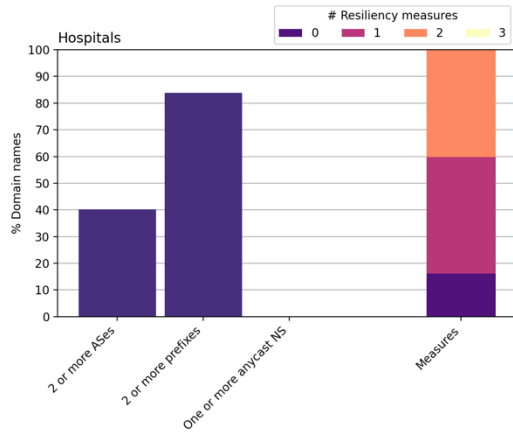

Hospitals

Source: <https://www.vzinfo.nl/ziekenhuiszorg/regionaal/locaties>

Manually compiled list of domain names of university hospitals and general hospitals.

*Measures taken to boost the resilience of domain names:
hospitals, IPv4 and IPv6.*

EW Top 500

Source: <https://www.ewmagazine.nl/economie/achtergrond/2022/11/dit-zijn-500-grootste-bedrijven-van-nederland-32126w/>

A list of relevant companies' domain names was compiled using ChatGPT, with the company name as input, then manually verified.