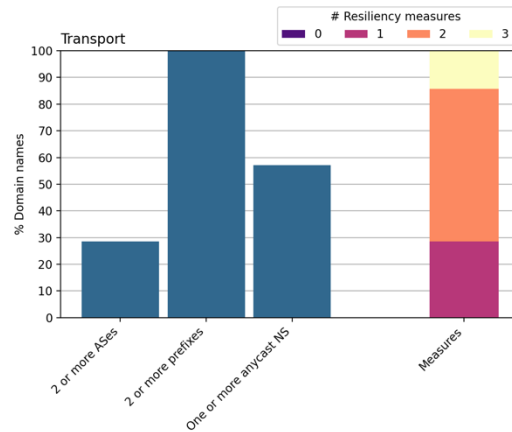

Banking

Source: <https://thebanks.eu/articles/major-banks-in-the-Netherlands>

*Measures taken to boost the resilience of domain names:
banking, IPv4 and IPv6.*

Transport

Source: manually extracted data from eindhovenairport.nl, portofrotterdam.com, klm.com, ns.nl, prorail.nl.