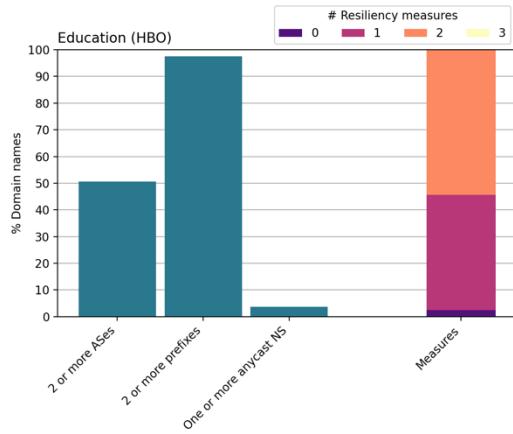

*Measures taken to boost the resilience of domain names:
transport, IPv4 and IPv6.*

Education

Source: <https://onderwijsdata.duo.nl/datasets/overzicht-erkenningen-ho>

Manually compiled list of university domain names.

*Measures taken to boost the resilience of domain names:
universities, IPv4 and IPv6.*

*Measures taken to boost the resilience of domain names:
higher vocational colleges, IPv4 and IPv6.*

Central government