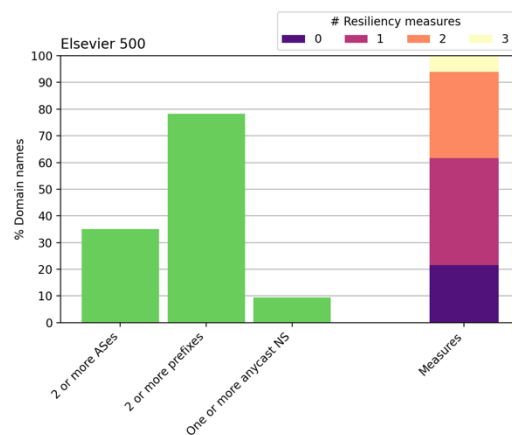

*Measures taken to boost the resilience of domain names:
top 500 companies, IPv4 and IPv6.*