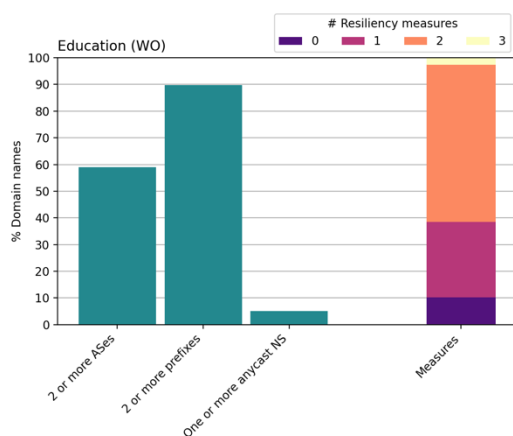

*Measures taken to boost the resilience of domain names:
universities, IPv4 and IPv6.*