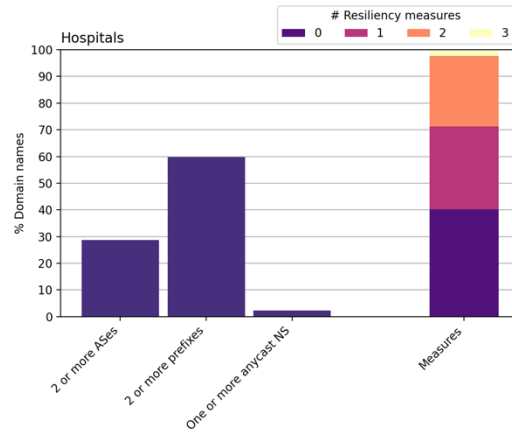

Hospitals

Source: <https://www.vzinfo.nl/ziekenhuiszorg/regionaal/locaties>

Manually compiled list of domain names of university hospitals and general hospitals.

*Measures taken to boost the resilience of domain names:
hospitals, IPv4 and IPv6.*

EW Top 500

Source: <https://www.ewmagazine.nl/economie/achtergrond/2022/11/dit-zijn-500-grootste-bedrijven-van-nederland-32126w/>

A list of relevant companies' domain names was compiled using ChatGPT, with the company name as input, then manually verified.