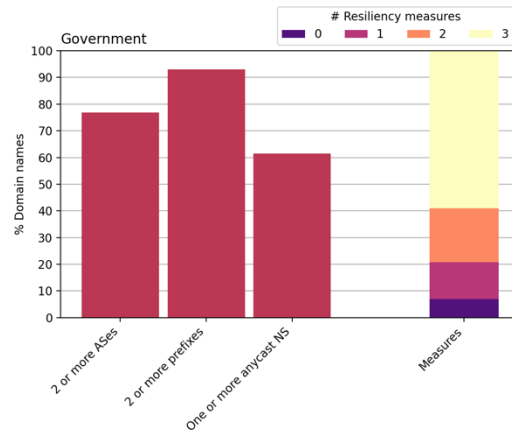

*Measures taken to boost the resilience of domain names:
central government, IPv4 and IPv6.*