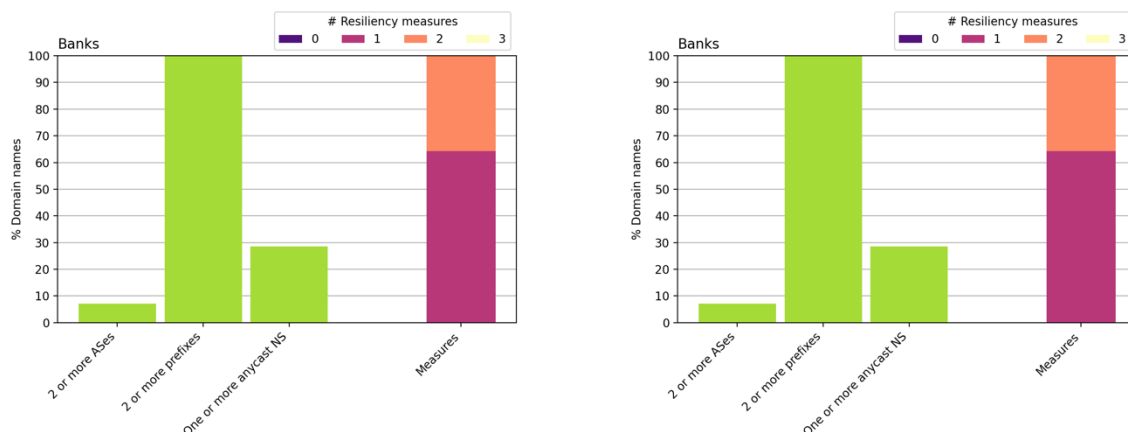

Banking

Source: <https://thebanks.eu/articles/major-banks-in-the-Netherlands>

*Measures taken to boost the resilience of domain names:
banking, IPv4 and IPv6.*