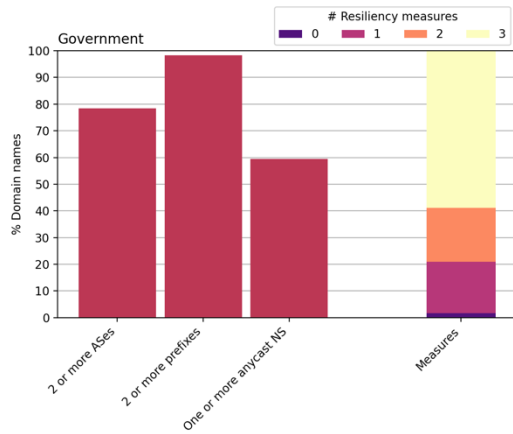

*Measures taken to boost the resilience of domain names:
transport, IPv4 and IPv6.*

Education

Source: <https://onderwijsdata.duo.nl/datasets/overzicht-erkenningen-ho>

Manually compiled list of university domain names.

*Measures taken to boost the resilience of domain names:
universities, IPv4 and IPv6.*

*Measures taken to boost the resilience of domain names:
higher vocational colleges, IPv4 and IPv6.*

Central government

Source: <https://www.communicatierijk.nl/vakkennis/rijkswebsites/verplichte-richtlijnen/websiteregister-rijksoverheid> (August 2024).

Second-level domain names only.

*Measures taken to boost the resilience of domain names:
central government, IPv4 and IPv6.*